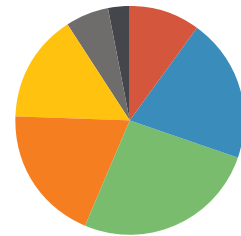

Ad Prices

Ad prices vary depending on geography. Please email for prices - adverts@listverse.com

Statistics

Demographics

- 43% Female
- 57% Male

Age Distribution

- 10% - < 18
- 20% - 18 - 24
- 26% - 25 - 34
- 19% - 35 - 44
- 15% - 45 - 54
- 6% - 55 - 64
- 3% - 65+