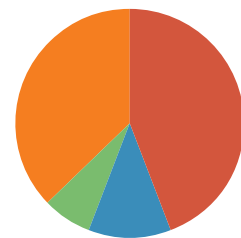

Ad Prices

Ad prices vary depending on geography. Please email for prices - adverts@listverse.com

Statistics

Demographics

- 43% Female
- 57% Male

Age Distribution

- 10% - < 18
- 20% - 18 - 24
- 26% - 25 - 34
- 19% - 35 - 44
- 15% - 45 - 54
- 6% - 55 - 64
- 3% - 65+

60% - No Children
40% - With Children

Education Level

- 38% - No College
- 50% - College:
- 12% - Grad School

Location

- 44.22% - US
- 11.65% - UK
- 6.98% - Canada
- 37.15% - Other

Ethnicity

- 73% - Caucasian:
- 10% - African American
- 4% - Asian
- 11% - Hispanic
- 1% - Other