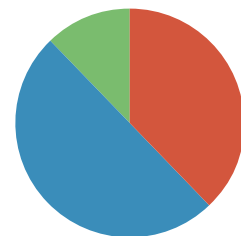

Education Level

- 38% - No College
- 50% - College:
- 12% - Grad School