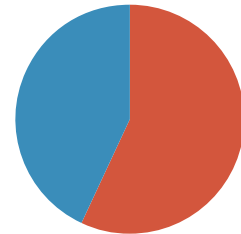

Advertising Information

Ad Sizes & Info

We offer the following ad sizes for above and below the fold of the Listverse website:

- Choose from run of site or front page only.
- Geographically targeted advertising by city or country.
- Targeted advertising by technology (browser, operating system)
- We sell roadblocks (one advertiser takes over the whole site).
- We offer user capping.
- We can include rich media but don't support auto-start audio or video.
- We don't offer text links or pop-unders.

Ad Prices

Ad prices vary depending on geography. Please email for prices - adverts@listverse.com

Statistics

Demographics

- 43% Female
- 57% Male

Age Distribution

- 10% - < 18
- 20% - 18 - 24
- 26% - 25 - 34
- 19% - 35 - 44
- 15% - 45 - 54
- 6% - 55 - 64
- 3% - 65+